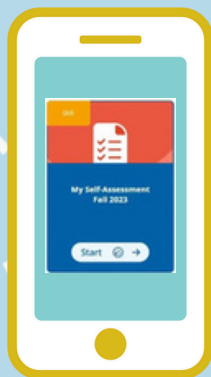

# LSW STUDENT SURVEY WITH RETHINK ED

## LIFE SKILLS AND WELLNESS SURVEY

*Did you do it, yet?*

On the Computer

On the Phone

In School

At Home

Get Started In 

**GRADES 4-12**  
**March 4-20**