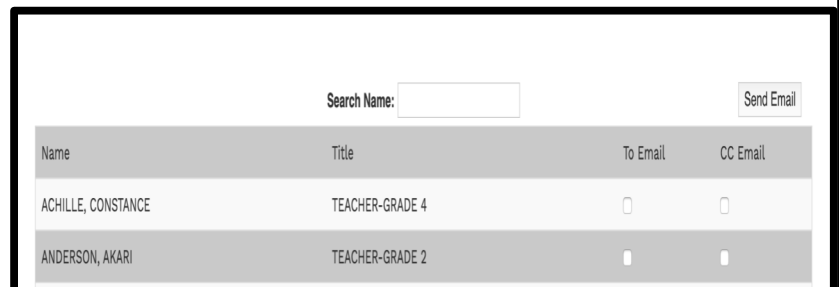

Step 5: Click on the Box to Email and Click Send Email